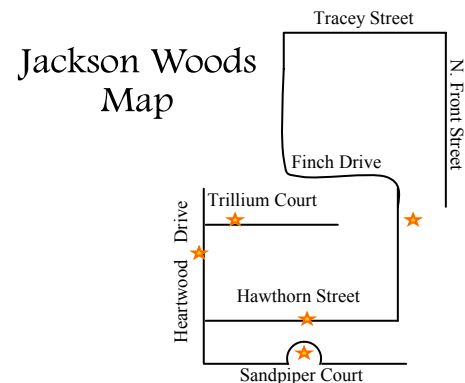

Builder Information

Dor-Ann Homes has been building quality homes in the Quinte area since 1986 and has grown to become one of Quinte's largest and most respected builders.

Their reputation is built on the owner's unwavering commitment to providing top quality product's and workmanship at a reasonable cost. Dor-Ann Homes will Build Your Dreams!