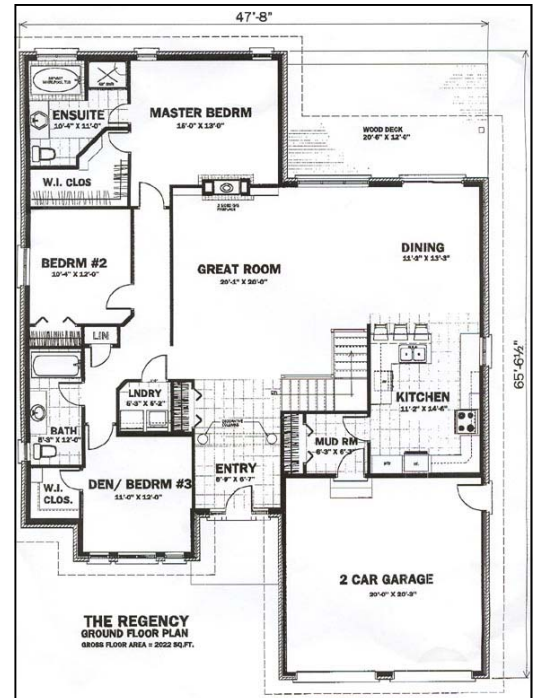

Heartwood Drive

In

Jackson Woods Subdivision

HEARTWOOD
DRIVE

FEATURES ...

- * Spectacular all brick and architectural stone home
- * Over 2,000 sq. ft. on amazing sized lots
- * Includes central air conditioning & 2 car garage
- * Hardwood flooring in Great room & Dining room
- * Ceramic flooring in foyer, laundry, kitchen and baths
- * 20 X 14 deck and railing
- * Gracious and elegant executive homes in several styles
- * Lot price and G.S.T. included