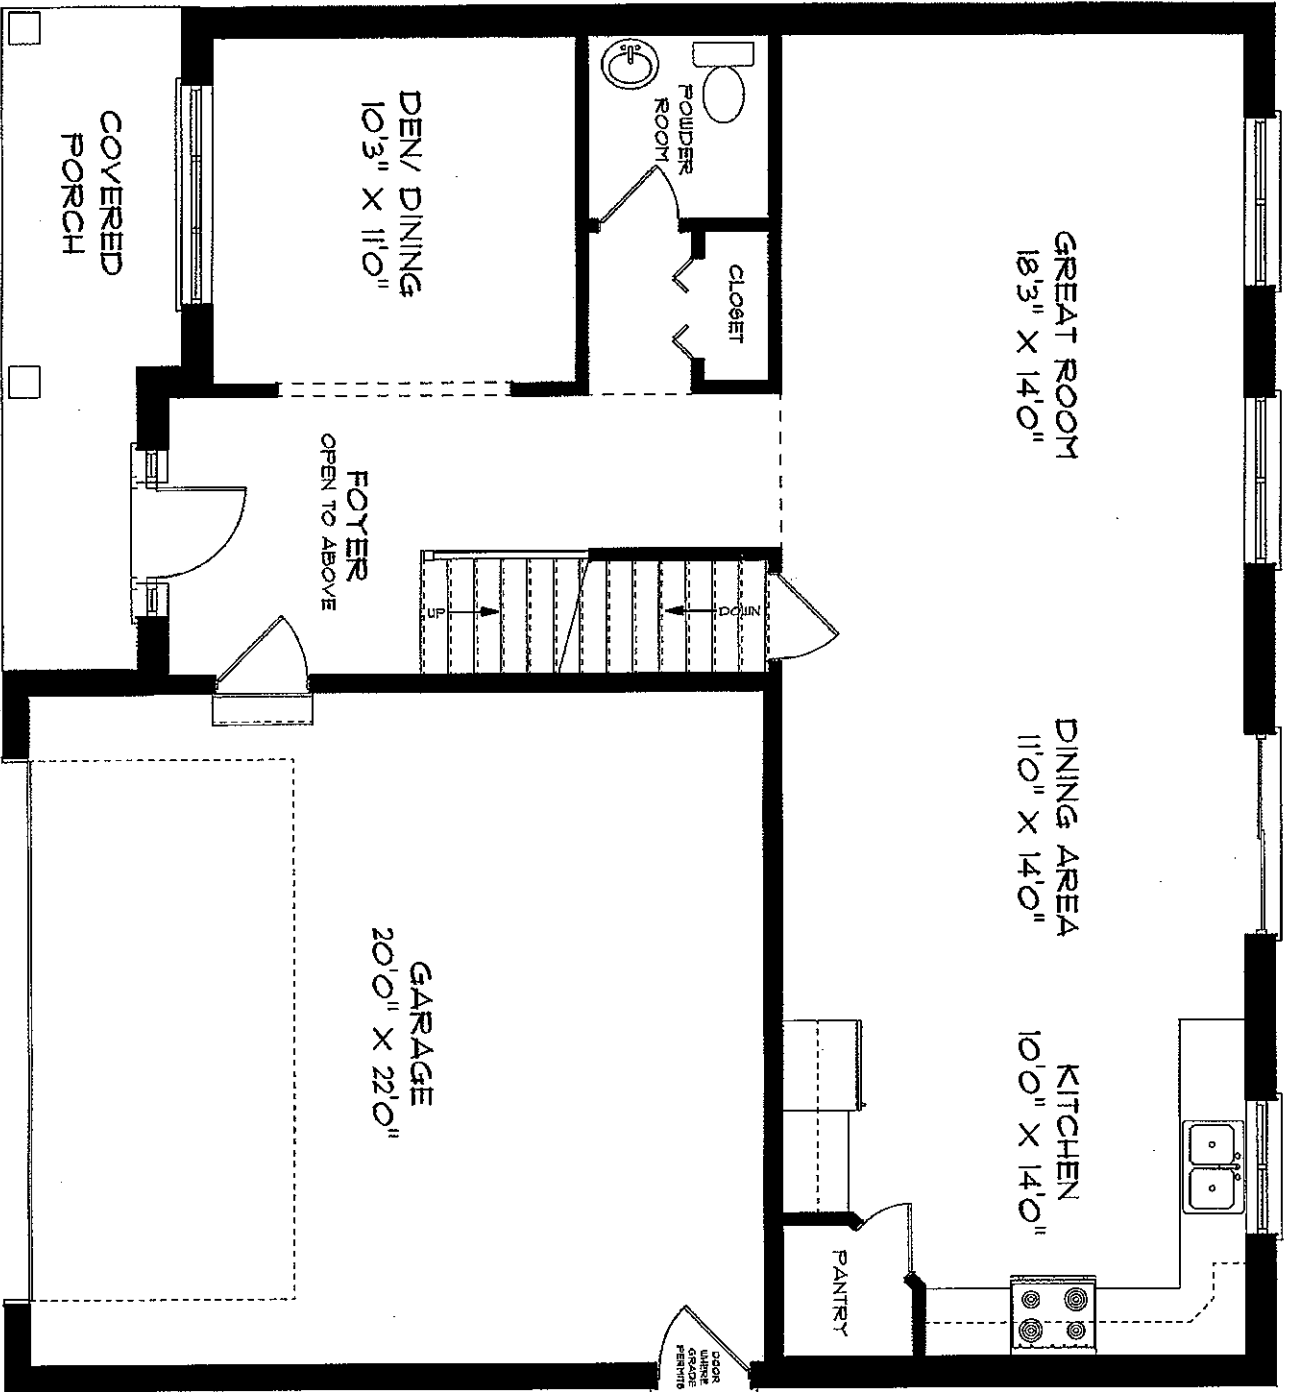

Lot 2

SETTLERS RIDGE

994 SQ.FT. MAIN FLOOR AREA

Scale, sizes and specifications are subject to change without notice. E.I.O.E.

SETTLERS RIDGE

1056 SQ. FT. SECOND FLOOR PLAN

Room sizes are approximate. Plans and specifications are subject to change without notice. ©2008