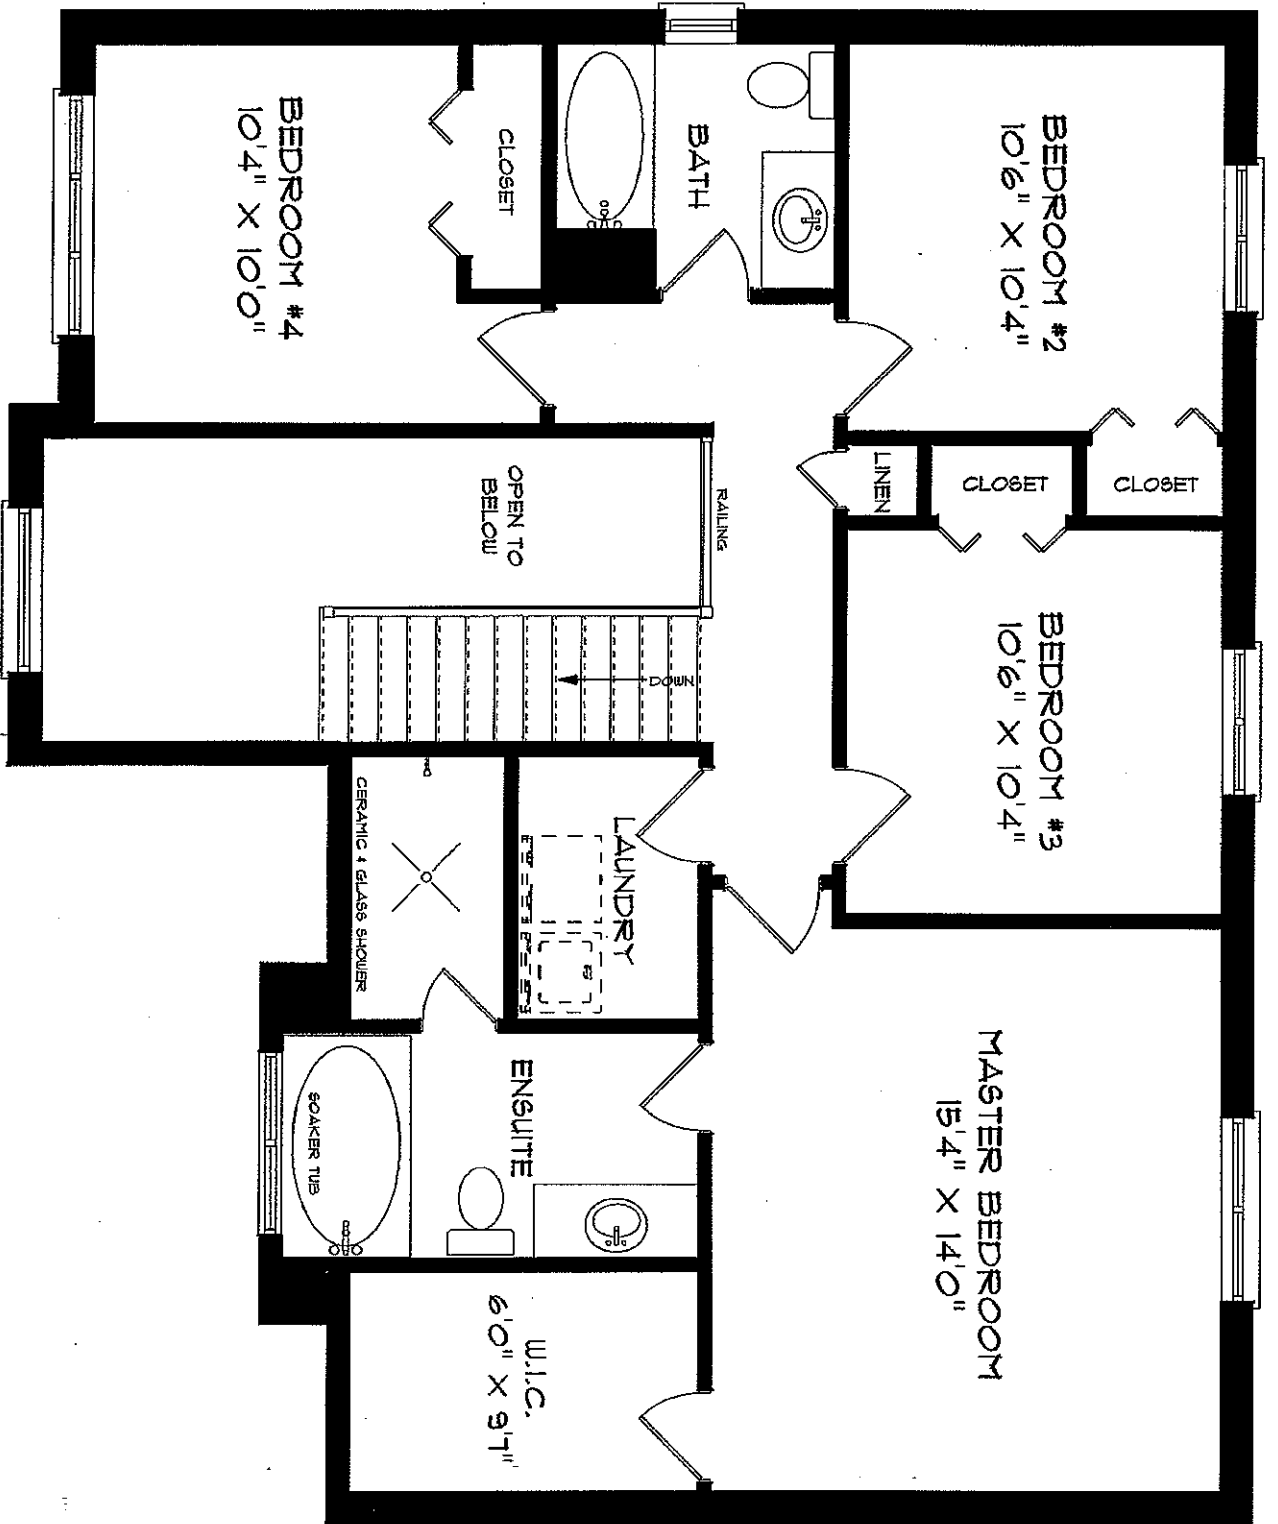

Lot 2

SETTLERS RIDGE

994 SQ.FT. MAIN FLOOR AREA

Scale, sizes and specifications are subject to change without notice. E.I.O.E.

SETTLERS RIDGE

1056 SQ. FT. SECOND FLOOR PLAN

Room sizes are approximate. Plans and specifications are subject to change without notice. ©2008